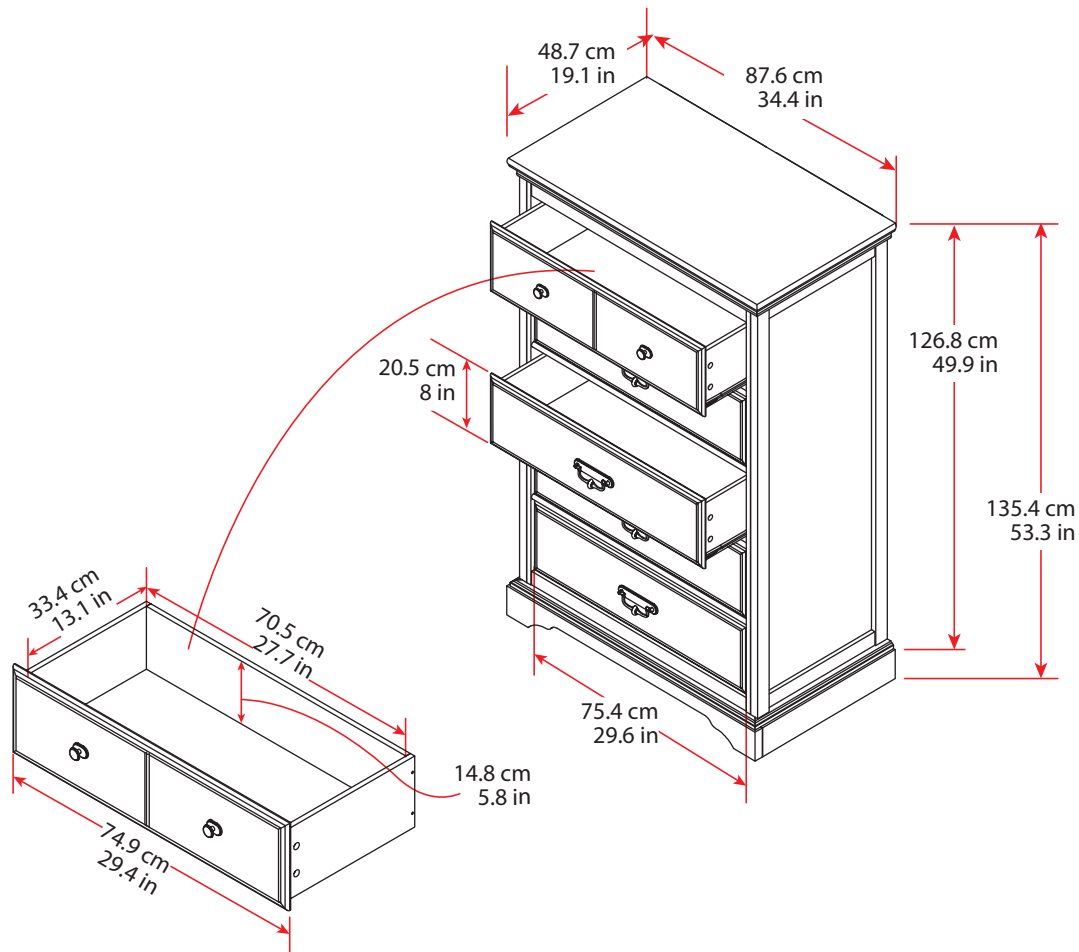

7359013COM - BRISTOL 5 DRAWER DRESSER

7359408COM - BRISTOL 5 DRAWER DRESSER

7359872COM - BRISTOL 5 DRAWER DRESSER

Finish: White / Graphite / Black

Wood Breakdown:
MDF: 98% , R/W: 2%

Overall Product Size:
34.4" W x 19.1" D x 53.3" H
87.6 W x 48.7 D x 135.4 H (cm)
Unit Weight: 136.6 lbs (62 kg)

MAXIMUM WEIGHT CAPACITIES:

25 lbs
11 kg
(each drawer)

50 lbs
23 kg